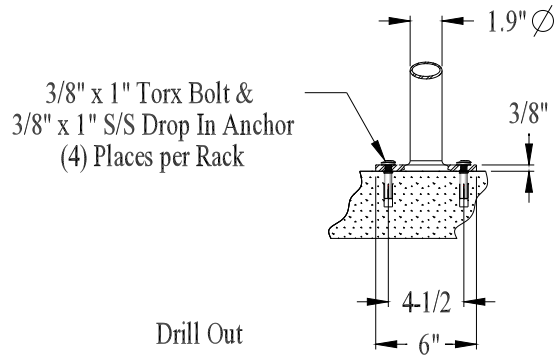

In Ground #12787
Surface #12785

{CyclePark} Powder Coated Racks
In Ground Mount / Surface Mount

Surface #12785 In Ground #12787

SURFACE MOUNT

IN GROUND MOUNT

{CyclePark} Powder Coated Racks
Surface Mount / In Ground Mount {Dims}