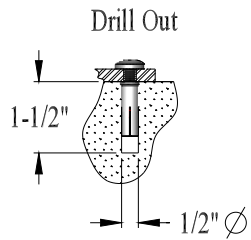

In Ground #12787
Surface #12785

{CyclePark} Powder Coated Racks
In Ground Mount / Surface Mount

Surface #12785 In Ground #12787

SURFACE MOUNT

IN GROUND MOUNT

{CyclePark} Powder Coated Racks
Surface Mount / In Ground Mount {Dims}