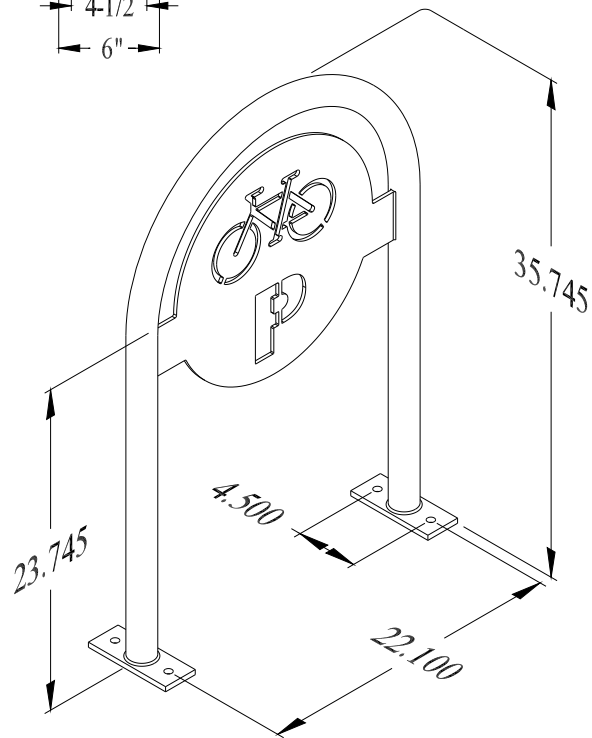

In Ground #12787
Surface #12785

{CyclePark} Powder Coated Racks
In Ground Mount / Surface Mount

Surface #12785 In Ground #12787

SURFACE MOUNT

IN GROUND MOUNT

{CyclePark} Powder Coated Racks
Surface Mount / In Ground Mount {Dims}