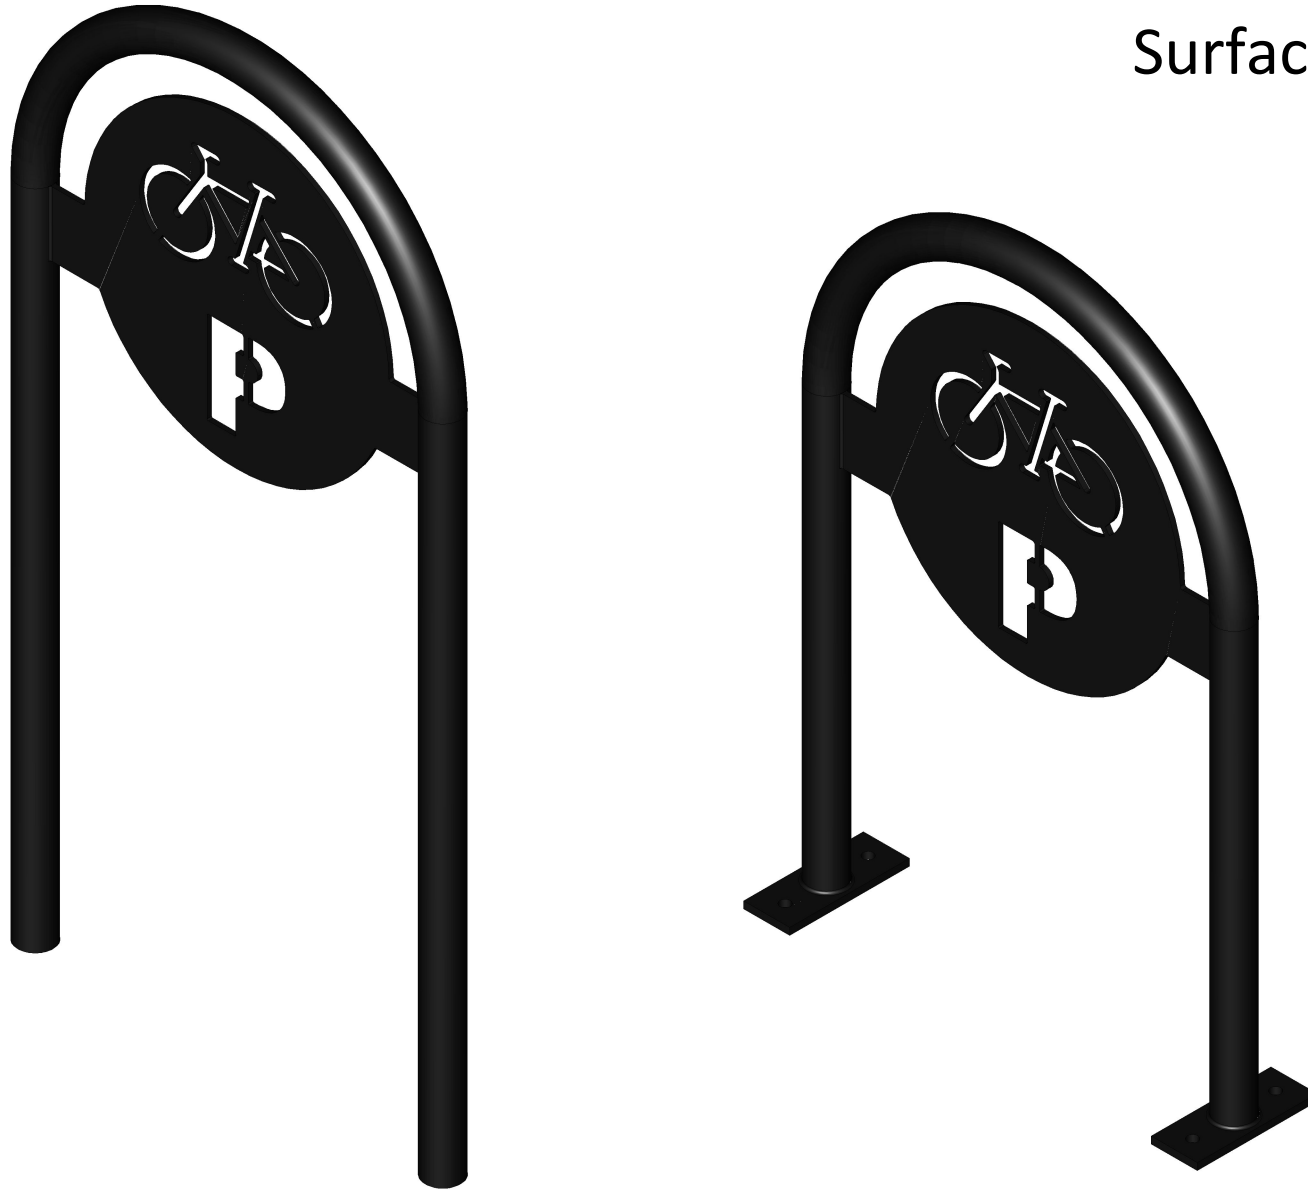

In Ground #12787
Surface #12785

{CyclePark} Powder Coated Racks
In Ground Mount / Surface Mount

Surface #12785 In Ground #12787

SURFACE MOUNT

IN GROUND MOUNT

{CyclePark} Powder Coated Racks
Surface Mount / In Ground Mount {Dims}